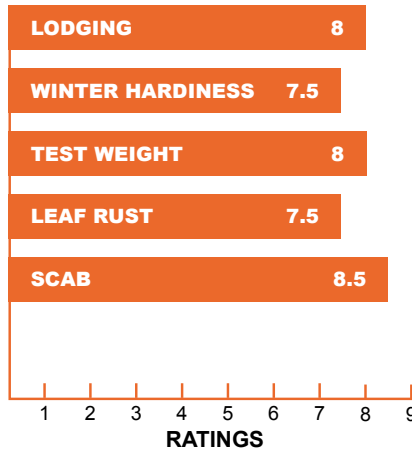

GRO-MOR™ OUTLAW

MATURITY

Medium

PLANT HIGHLIGHTS

- Beardless variety with excellent test weight
- Great standability
- Scab resistant

PLANT CHARACTERISTICS

Plant Height: Medium

AWN: Beardless

Lodging: 8.0

Winter Hardiness: 7.5

Test Weight: 8.0

Leaf Rust: 7.5

Powdery Mildew: Not Rated

SCAB: 8.5

SCAB RESISTANT GENES

There are two types of resistance: *Type I* and *Type II*

Type I: Lowers the initial rate of infection, but does not suppress spreading throughout the field.

Type II: Suppresses or inhibits the spread of the pathogen from the initial infect.

All Gro-Mor varieties carry the Fhb1 gene. This gene provides Type II resistance as well as excellent Type I tolerance developed from decade of breeding and selection.

Ratings: 5.0 to 9.0
with 5.0 = Average and 9.0 = Excellent

NOTES