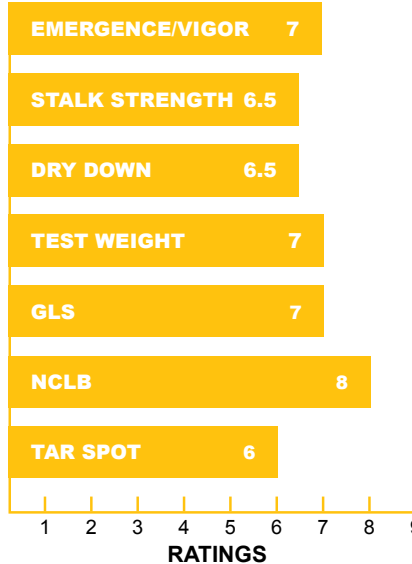

NOTES

LUCKEY FARMERS, INC.
Main Office 1200 W. Main St. Woodville, OH 43469
Phone (800) 589-9711 | www.luckeyfarmers.com