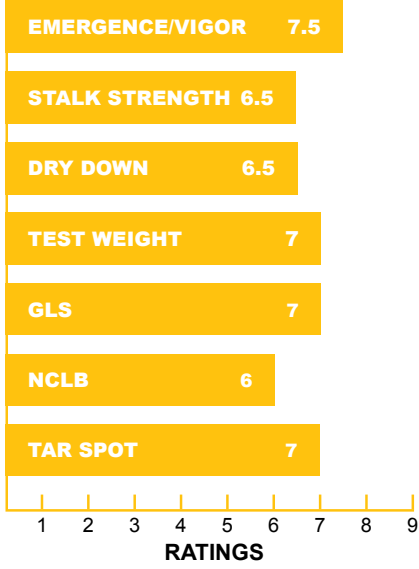

NOTES

LUCKEY FARMERS, INC.
Main Office 1200 W. Main St. Woodville, OH 43469
Phone (800) 589-9711 | www.luckeyfarmers.com