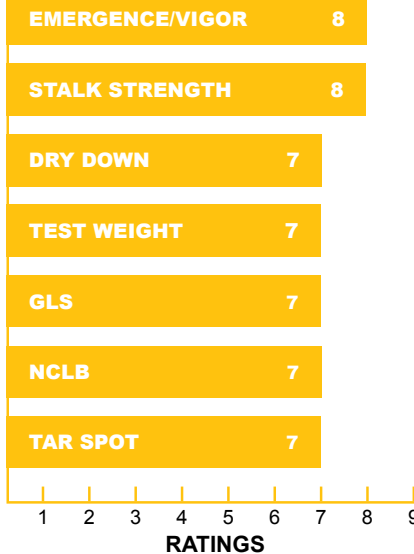

GRO-MOR™

54PC55 EZ

PCE TRAIT

MATURITY

104

PLANT HIGHLIGHTS

- Robust, durable hybrid with plot topping performance
- Adaptable to many soil types
- Attractive late season intactness
- Large ears with tremendous flex

PLANT CHARACTERISTICS

Pop. 1000: 28-36

Soil Type: All

Plant Height: Medium-tall

Emergence/Vigor: 8.0

Ear Type: Flex

Stalk/Root Strength: 8.0

Dry Down: 7.0

Stay Green: 8.0

Test Weight: 7.0

GLS: 7.0

NCLB: 7.0

Tar Spot: 7.0

Ratings: 5.0 to 9.0
with 5.0 = Average and 9.0 = Excellent

NOTES

LUCKEY FARMERS, INC.