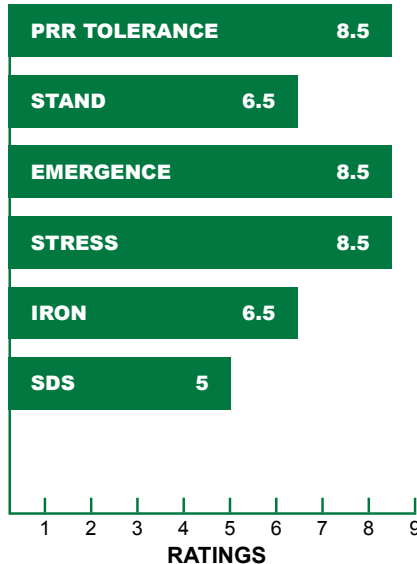

GRO-MOR™ 35E34

MATURITY

3.5

PLANT HIGHLIGHTS

- Strong defensive variety
- No drainage, no problem
- Very good PRR with Rps 1k gene
- Great emergence

PLANT CHARACTERISTICS

Flower Color: Purple
 Pubescence Color: Gray
 Pod Color: Brown
 Hilum: Buff
 Plant Height: Tall
 Plant Type: Intermediate
 PRR: Rps 1c 8.5
 Standability: 6.5
 Emergence: 8.5
 Stress Tolerance: 8.5
 Iron: 6.5
 BSR: Not Given
 SDS: 5.0
 SCN: PI 88.788
 White Mold: NR

Ratings: 5.0 to 9.0
 with 5.0 = Average and 9.0 = Excellent

NOTES

LUCKEY FARMERS, INC.
 Main Office 1200 W. Main St. Woodville, OH 43469
 Phone (800) 589-9711 | www.luckeyfarmers.com