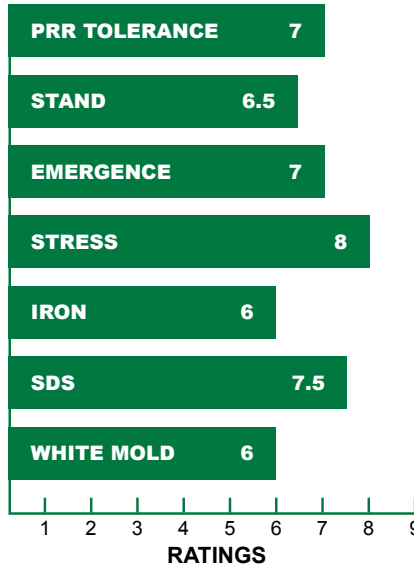

GRO-MOR™ 33E03

MATURITY

3.3

PLANT HIGHLIGHTS

- Gorgeous, healthy, and clean
- Excellent SDS tolerance and lodging
- Excellent PRR with Rps 1k gene
- Exceptional late-season health

PLANT CHARACTERISTICS

Flower Color: Purple

Pubescence Color: Light Tawny

Pod Color: Brown

Hilum: Black

Plant Height: Medium-tall

Plant Type: Intermediate

PRR: Rps 1k 7.0

Standability: 6.5

Emergence: 7.0

Stress Tolerance: 8.0

Iron: 6.0

BSR: Resistant

SDS: 7.5

SCN: PI 88.788

White Mold: 6.0

Ratings: 5.0 to 9.0
with 5.0 = Average and 9.0 = Excellent

NOTES