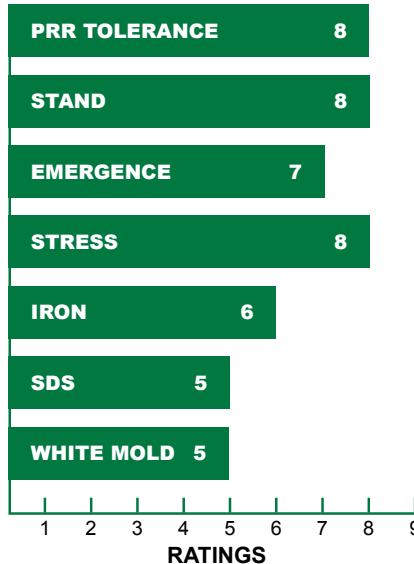

Flower Color: Purple

Pubescence Color: Gray

Pod Color: Brown

Hilum: Imperfect Black

Plant Height: Medium-tall

Plant Type: Thin/Intermediate

PRR: Rps 1c 8.0

Standability: 8.0

Emergence: 7.0

Stress Tolerance: 8.0

Iron: 6.0

BSR: Not Given

SDS: 5.0

SCN: PI 88.788

White Mold: 5.0

Ratings: 5.0 to 9.0
with 5.0 = Average and 9.0 = Excellent