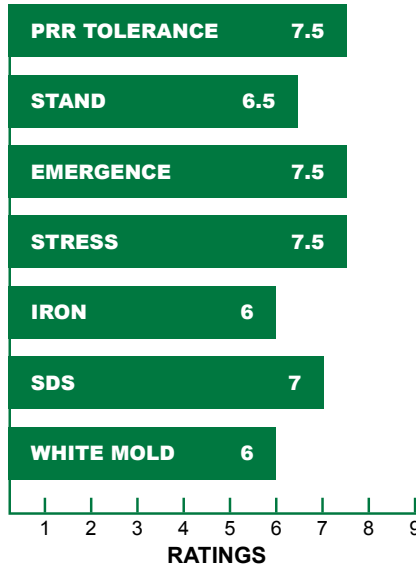

GRO-MOR™ 28E45

MATURITY

2.8

PLANT HIGHLIGHTS

- Peking gene for soybean cyst nematode protection
- Medium-tall plant height with good standability
- Fits all soil types

PLANT CHARACTERISTICS

Flower Color: Purple

Pubescence Color: Light Tawny

Pod Color: Brown

Hilum: Brown

Plant Height: Medium-tall

Plant Type: Intermediate

PRR: Rps 1k 7.5

Standability: 6.5

Emergence: 7.5

Stress Tolerance: 7.5

Iron: 6.0

BSR: Resistant

SDS: 7.0

SCN: Peking

White Mold: 6.0

Ratings: 5.0 to 9.0
with 5.0 = Average and 9.0 = Excellent

NOTES