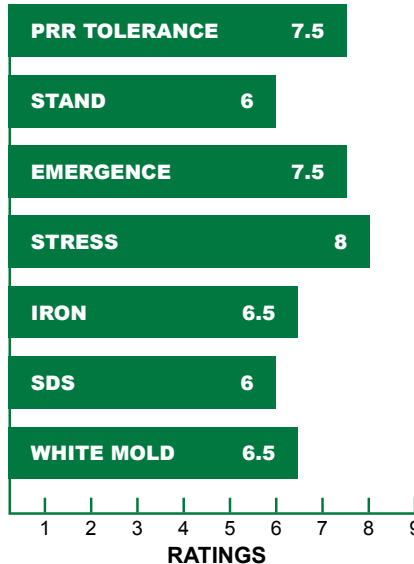

GRO-MOR™ 24E32

MATURITY

2.4

PLANT HIGHLIGHTS

- Must-have genetics
- Medium to medium-tall plant height for all soil types
- High stress tolerance

PLANT CHARACTERISTICS

Flower Color: White

Pubescence Color: Gray

Pod Color: Tan

Hilum: Buff

Plant Height: Medium-tall

Plant Type: Intermediate

PRR: Rps 1k 7.5

Standability: 6.0

Emergence: 7.5

Stress Tolerance: 8.0

Iron: 6.5

BSR: Resistant

SDS: 6.0

SCN: PI 88.788

White Mold: 6.5

Ratings: 5.0 to 9.0
with 5.0 = Average and 9.0 = Excellent

NOTES

LUCKEY FARMERS, INC.