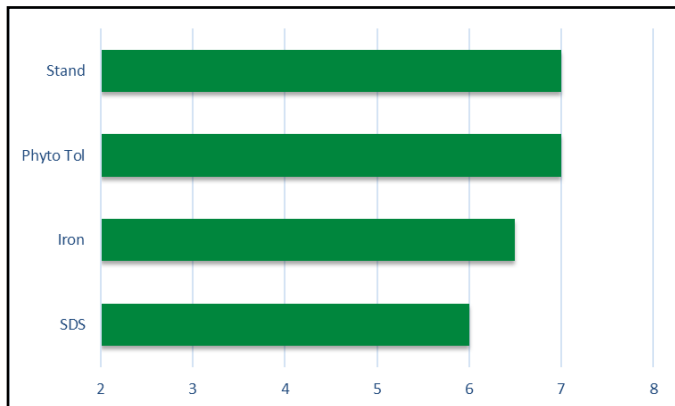

Comparison