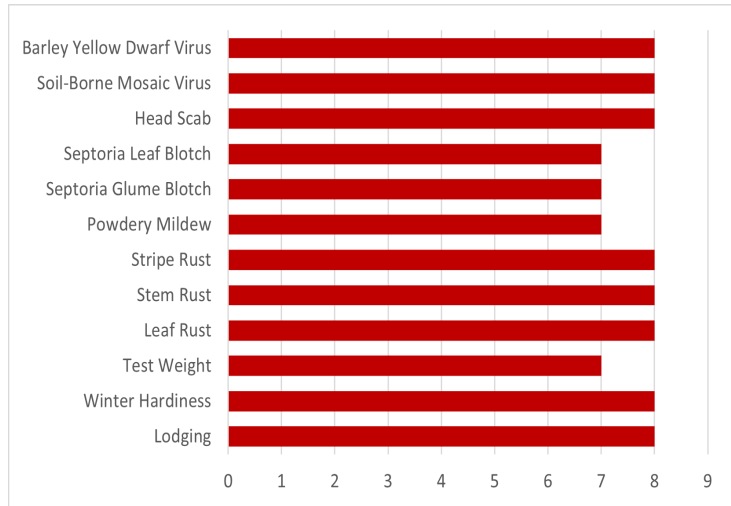

Gro-Mor Nova

Maturity: Medium-Late

Bearded

Versatile Agronomics

- Excellent SCAB tolerance
- For All Soil & Management
- Responds Well To High Management For High Yields

Plant/Disease Ratings

Lodging	8
Winter Hardiness	8
Test Weight	7
Leaf Rust	8
Stem Rust	8
Stripe Rust	8
Powdery Mildew	7
Septoria Glume Blotch	7
Septoria Leaf Blotch	7
Head Scab	8
Soil-Borne Mosaic Virus	8
Barley Yellow Dwarf Virus	8
Spindle Streak Mosaic Virus	7

Comparison

Notes

Yield Comparison

3 Year Ohio State Trial Yield is 106% of Average #1 In Ohio

Luckey Farmers, Inc.

www.luckeyfarmers.com (800) 589-9711