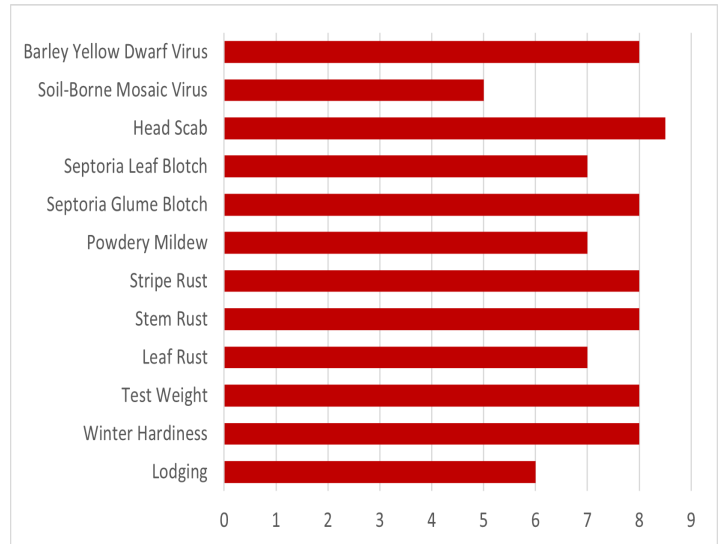

Gro-Mor Maverick

Maturity: Medium-Early

Beardless

Yield-Test Weight-SCAB

- Excellent SCAB tolerance
- Big Heads Add Yield
- Excellent Straw Variety
- Manage Standability

Gro-Mor Maverick

Plant/Disease Ratings

Lodging	6
Winter Hardiness	8
Test Weight	8
Leaf Rust	7
Stem Rust	8
Stripe Rust	8
Powdery Mildew	7
Septoria Glume Blotch	8
Septoria Leaf Blotch	7
Head Scab	8.5
Soil-Borne Mosaic Virus	5
Barley Yellow Dwarf Virus	8
Spindle Streak Mosaic Virus	6

Comparison

Notes

Yield Comparison

3 Year Ohio State Trial Yield is 105% of Average

Luckey Farmers, Inc.

www.luckeyfarmers.com (800) 589-9711