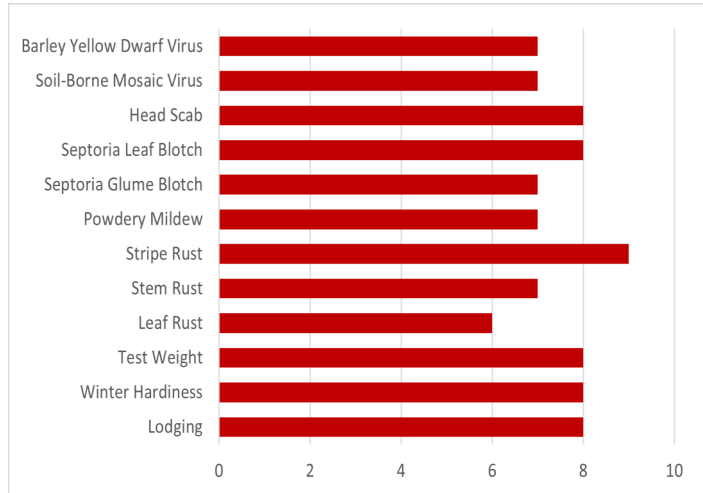

Gro-Mor Legend

Maturity: Medium

Beardless

Complete Package

- Fhb1 SCAB Resistance
- Complete Package with Yield
- STABILITY!

Gro-Mor Legend

Plant/Disease Ratings

Lodging	8
Winter Hardiness	8
Test Weight	8
Leaf Rust	6
Stem Rust	7
Stripe Rust	9
Powdery Mildew	7
Septoria Glume Blotch	7
Septoria Leaf Blotch	8
Head Scab	8
Soil-Borne Mosaic Virus	7
Barley Yellow Dwarf Virus	7
Spindle Streak Mosaic Virus	7

Comparison

Notes

Yield Comparison

3 Year Ohio State Trial Yield is 105% of Average

Luckey Farmers, Inc.

www.luckeyfarmers.com (800) 589-9711