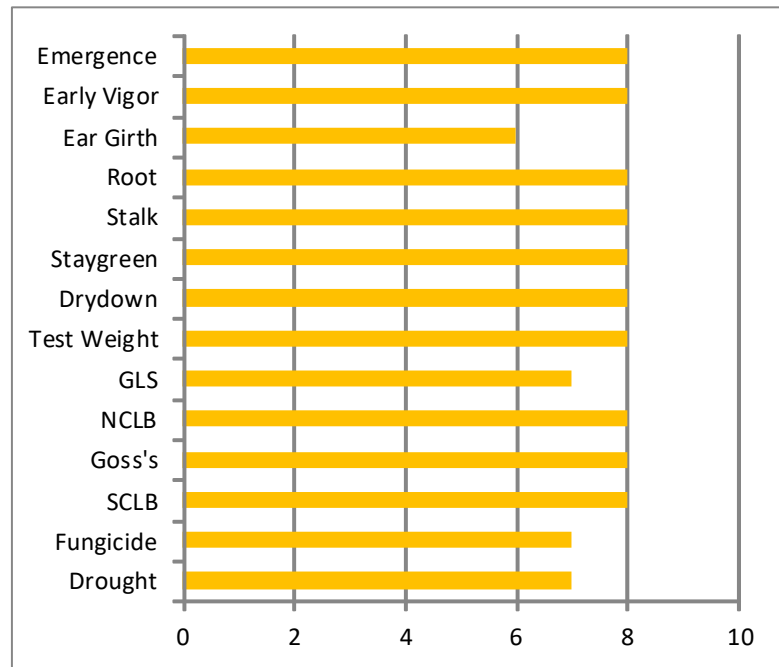

Gro-Mor 62G17

Maturity: 112 day

Genetic Type: Eastern
Black Layer GDU: 2720
Silk GDU: 1511
Other Versions Available: NONE

61Q10

OUTSTANDING YIELD

- Outstanding Plant Health
- Exceptional Stalk Strength
- Outstanding Roots
- Great for No-Till and Average Fields
- Great for Silage

Plant Characteristics

Emergence	8
Early Vigor	8
Plant Height	Med-Tall
Ear Type	Semi-Flex
Ear Girth	6 (Medium)
Kernel Rows	16
Cob Color	White
Husk Cover	Open
Root Strength	8
Stalk Quality	8
Staygreen	8
Drydown	8
Test Weight	8

Comparison