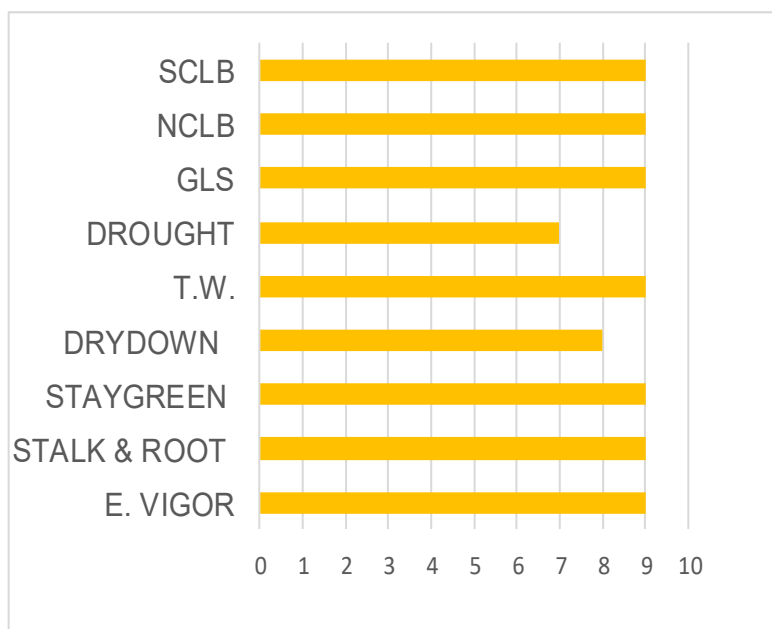

Gro-Mor 60_79

Maturity: 110 day

Genetic Type: Eastern
Black Layer GDU: 2580
Silk GDU: 1290
Other Versions Available:

60N79   60DP79

BIN-BUSTING HYBRID

- Excellent Early Vigor
- Very Good Staygreen
- Works Well With Medium Populations
- Excellent Disease Package
- Moves Well East to West

Plant Characteristics

Emergence	9
Early Vigor	9
Plant Height	Med-Short
Ear Type	Fixed
Ear Girth	High
Kernel Rows	16-20
Husk Cover	Complete
Root Strength	8.5
Stalk Quality	8.5
Staygreen	9
Drydown	8
Test Weight	9
Drought Resistance	7

Comparison