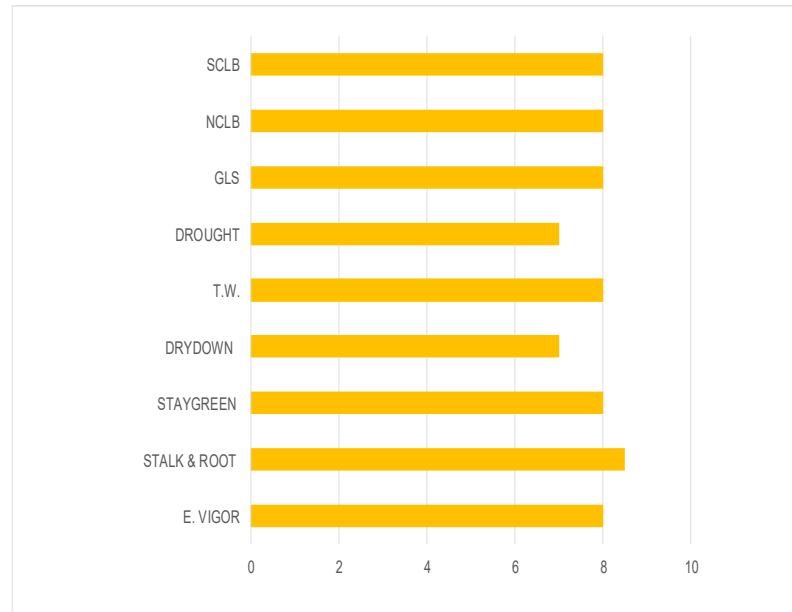

Gro-Mor 60V81EZ

Maturity: 110 day

Gro-Mor 60V81EZ

NEW MUST HAVE HYBRID

- Superior Foliar Disease Protection
- Responds To Higher Populations
- Responds To Higher Management
- Great Stability Under Stress

Genetic Type: Northern

Black Layer GDU: 2580

Silk GDU: 1380

Other Versions Available: None

Plant Characteristics

Emergence	8
Early Vigor	8
Plant Height	Medium
Ear Type	Fixed
Ear Girth	High
Kernel Rows	16-20
Husk Cover	Semi-Open
Root Strength	8.5
Stalk Quality	8.5
Staygreen	8
Drydown	7
Test Weight	7
Drought Resistance	7

Comparison