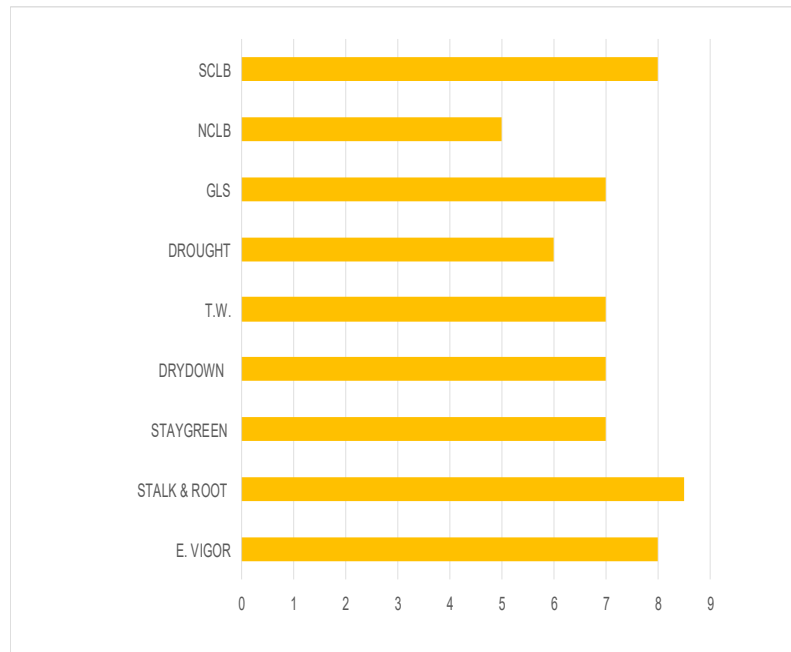

Gro-Mor 58_10

Maturity: 108 day

Genetic Type: Eastern
Black Layer GDU: 2510
Silk GDU: 1390
Other Versions Available:
                                    58N10   58B10

SISTER LINE TO 58G76

- Performs Well Over Varied Soil Types
- Exceptional Late-Season Standability
- High Yield Capabilities
- Goes Anywhere

Plant Characteristics

Emergence	8
Early Vigor	8
Plant Height	Medium
Ear Type	Semi
Ear Girth	Medium
Kernel Rows	16-18
Husk Cover	Open
Root Strength	8.5
Stalk Quality	8.5
Staygreen	7
Drydown	7
Test Weight	7
Drought Resistance	6

Comparison