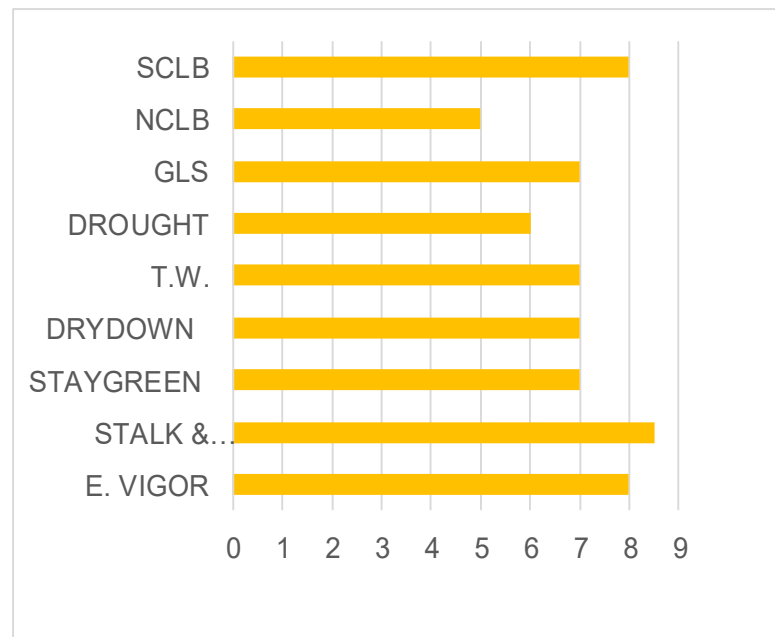

Gro-Mor 58G76

Maturity: 108 day

Genetic Type: Eastern
Black Layer GDU: 2460
Silk GDU: 1440
Other Versions Available: None

MR. CONSISTENT!

- Outstanding Agronomics
- Excellent Root & Stalk Strength
- Handles high Populations
- Top-End Yield Potential In A Consistent Performing Hybrid

Plant Characteristics

Emergence	8.5
Early Vigor	8.5
Plant Height	Med-Tall
Ear Type	Semi
Ear Girth	High
Kernel Rows	16-20
Husk Cover	Complete
Root Strength	8
Stalk Quality	8
Staygreen	8
Drydown	8
Test Weight	7
Drought Resistance	8

Comparison