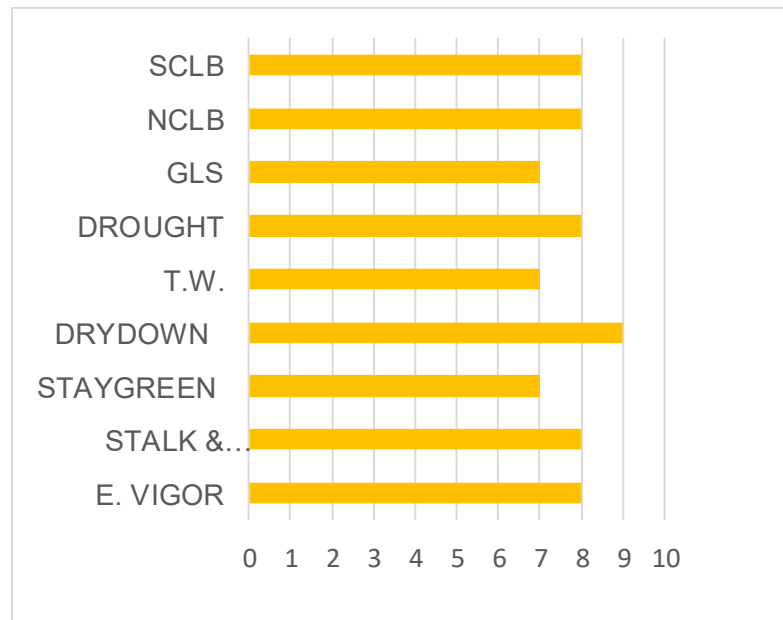

Gro-Mor 54G30

Maturity: 104 day

Gro-Mor 54G30

BIG, TALL & BOBUST HYBRID

- Solid Roots & Stalks
- Very Good Disease Package
- Flex-Ear Hybrid
- Very Good Test Weight
- Strong Yield Performance For Early Hybrid

Genetic Type: Eastern
Black Layer GDU: 2325
Silk GDU: 1470
Other Versions Available: None

Plant Characteristics

Emergence	8
Early Vigor	8
Plant Height	Med-Tall
Ear Type	Flex
Ear Girth	Medium
Kernel Rows	16-18
Husk Cover	Semi-Open
Root Strength	8
Stalk Quality	8
Staygreen	7
Drydown	9
Test Weight	7
Drought Resistance	9

Comparison