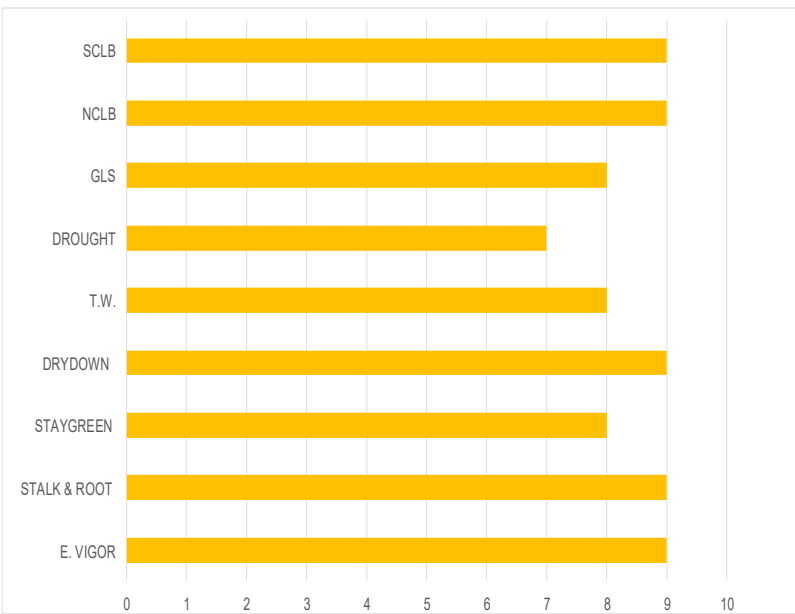

Gro-Mor 53_59

Maturity: 103 day

Genetic Type: N/A
Black Layer GDU: 2450
Silk GDU: 1170
Versions Available:
53N59   53DP59

TOP PERFORMING EARLY HYBRID

- Excellent Test Weight
- Very Good Stalk & Root Strength
- Performs Well In Eastern Corn Belt
- Very Good Green-Snap Tolerance

Plant Characteristics

Emergence	9
Early Vigor	9
Plant Height	Short
Ear Type	Flex
Ear Girth	Low
Kernel Rows	16
Husk Cover	Semi-Open
Root Strength	9
Stalk Quality	9
Staygreen	8
Drydown	9
Test Weight	8
Drought Resistance	7

Comparison