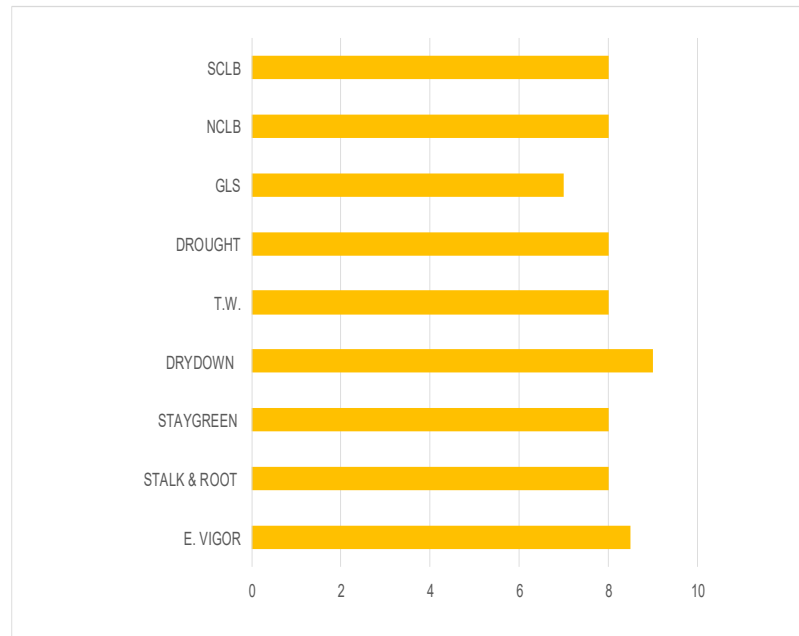

Gro-Mor 50V61EZ

Maturity: 100 day

Genetic Type: Northern/Eastern

Black Layer GDU: 2400

Silk GDU: 1280

Other Versions Available: None

DON'T LET 100 DAY MATURITY SCARE YOU

- Early Hybrid With High Yield
- Excellent Flex-Ear Hybrid
- Outstanding Grain Quality
- Eastern Corn Belt Hybrid

Plant Characteristics

Emergence	8.5
Early Vigor	8.5
Plant Height	Tall
Ear Type	Flex
Ear Girth	High
Kernel Rows	16-20
Husk Cover	Semi-Open
Root Strength	8
Stalk Quality	8
Staygreen	8
Drydown	9
Test Weight	8
Drought Resistance	8

Comparison