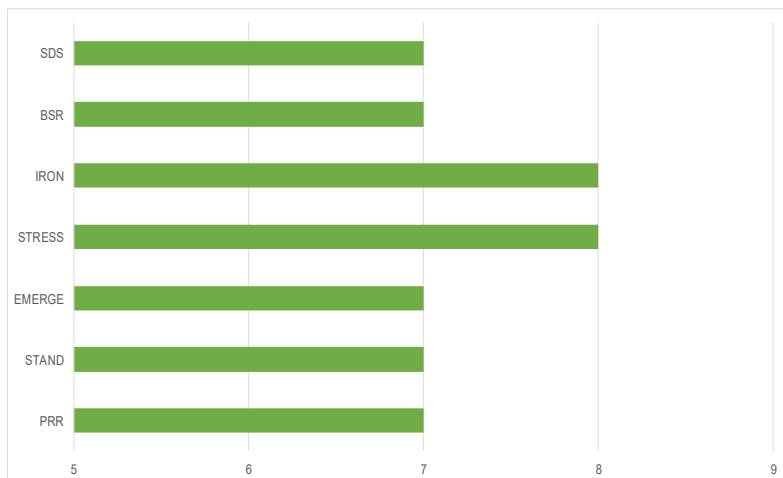

Gro-Mor 34B11 LIBERTYLINK®

Maturity: 3.4

Gro-Mor 34B11

NEW YIELD LEADER IN TRUE 3.4 MATURITY

- Medium-Tall Variety With Standability
- Excellent PRR and SCN Tolerance
- Huge Yield Spike In a Mid0Group III Variety

Plant Characteristics

Plant Height	Medium Tall
Plant Type	Intermediate
Flower Color	Purple
Pubescence Color	Light Tawny
Pod Color	Tan
Hilum Color	Black
Emergence	7.0
Standability	7.0
Shatter Tolerance	7.4

Disease Ratings

Brown Stem Rot	7.0
Iron Chlorosis	8.0
Sudden Death Syndrome	7.0
Sclerotinia White Mold	N/A
Phytophthora Root Rot	7.0
Soybean Cyst Nematode	R3, MR14
Soybean Cyst Nematode Source	PI88788

Notes

Comparison

Luckey Farmers, Inc.

www.luckeyfarmers.com (800) 589-9711